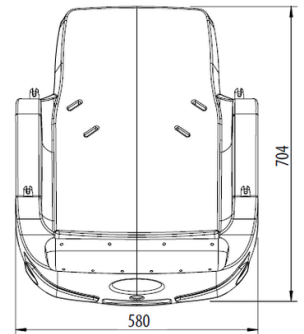

Material

Seat - HDPE

Finish

Description

The Special seat is made of HDPE with shock-absorbing bumper. The chains are stainless steel, resulting in a very prolonged service life of the product. All fastening material is stainless steel.