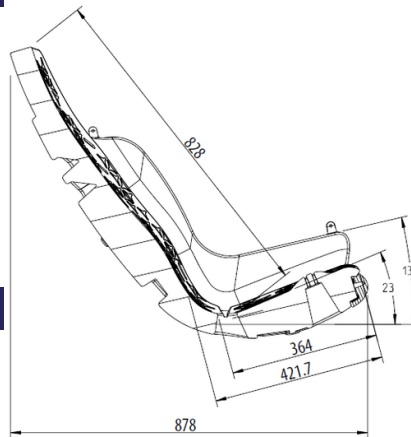

Material

Seat - HDPE

Finish

Description

The Special seat is made of HDPE with shock-absorbing bumper. The chains are stainless steel, resulting in a very prolonged service life of the product. All fastening material is stainless steel.