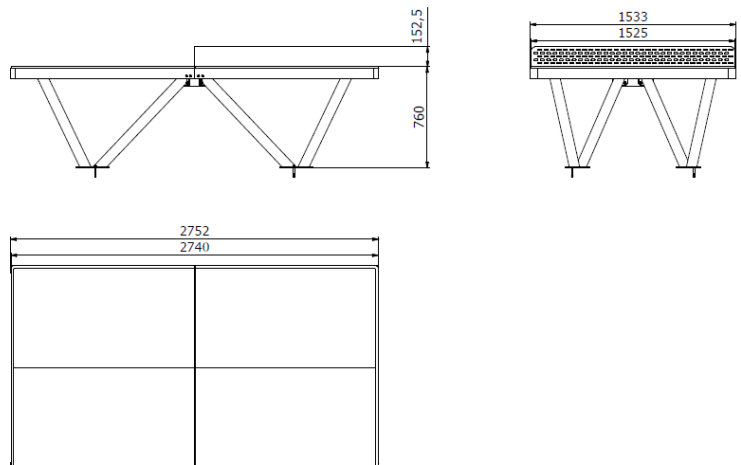

Outdoor table tennis table BS-101SS

Product type BS-101SS

Basic information

Age category	Not specified
Minimum area	5,75 m x 4,53 m
Equipment measurements	2,75 m x 1,53 m x 0,76 m
Free fall height:	m
Load capacity:	Not specified
Max. number of users:	4
Fall zone: EN 1177	Not specified
Designation:	exterior
Availability of spare parts:	supplied by the
Certificate of Compliance:	EN 14468-1