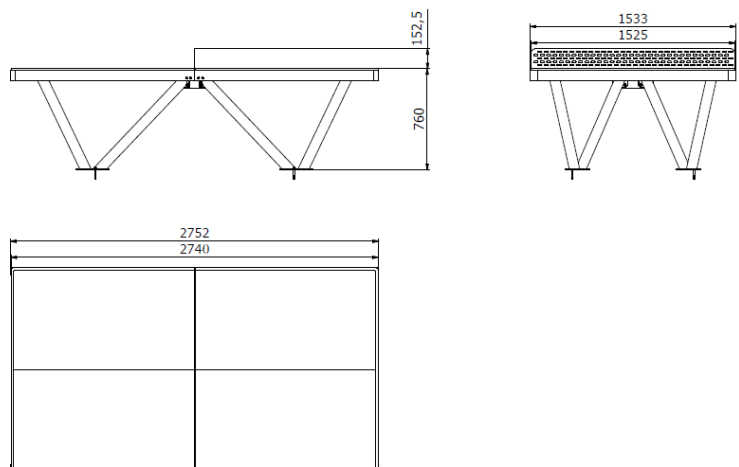

Material

Frame and legs - structural steel
Board - HPL

Finish

Komaxit powder coating
Hot-dip galvanizing

Description

Table tennis is the best solution for playing table tennis outdoors. It is characterized by high resistance to frost, sun, rain and hail. Resistant to mechanical damage. It is also easy to keep clean. It does not require any maintenance procedures. It will work perfectly • in school playgrounds, • in parks, • in outdoor gyms, • in housing estates, • in recreation centers, • in hotels or guesthouses, • in the garden
Suitable for wheelchair users.

Equipment

Frame, legs, board, net.