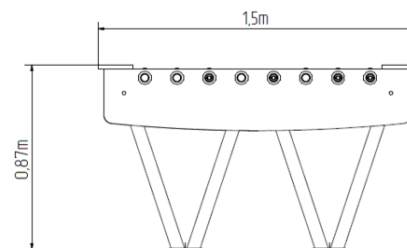

Equipment

Available in various color combinations.