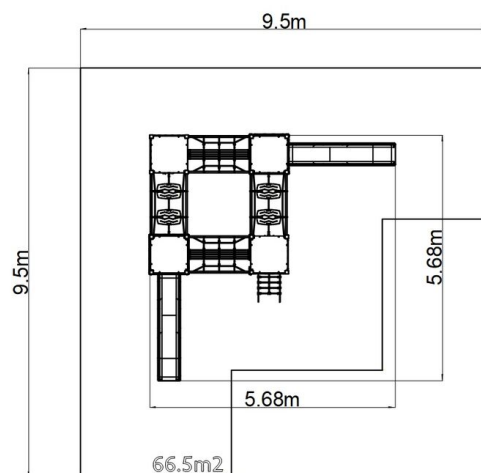

Finish

Duplex powder coated with coat curing
Hot-dip galvanizing

Description

The supporting structure is made of galvanized structural steel and then powder coated, and all other metal parts are made of black structural steel, sandblasted, duplex sprayed with powder coated.

All other metallic elements are also zinc coated or duplex powder coated with coat curing according to RAL to prevent corrosion.

The slide is made from fibreglass. The surfaces of the slide, barriers, flag, steps, etc. are made from high quality HDPE plastic (high density coloured polyethylene, which is characterised by high colour stability, UV resistance but mainly safety as it doesn't break and therefore there is no danger of injury to children by sharp fragments). The climbing net and rope bridge are made using HERKULES material (16 mm thick ropes made from polypropylene with a steel internal core) and are connected with plastic or aluminium joints. The platforms are made from HPL (High-pressure laminate, which is characterised by high colour stability, UV resistance and water resistance). The climbing holds are made from the polyester, which ensures long life, colour preservation as well as skin friendly surface. All fastening material is galvanized or stainless steel.

Equipment

4x tower, 2x slide, 4x barrier, sloping net access, 2x rope bridge, vertical climbing wall on the tower with steps, flag, 2x Zinnenbattlements, 2x rope bridge with steps.