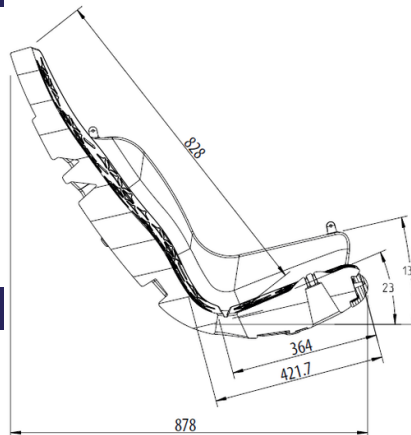

Special seat SN003LG (including chains)

Product type SN-003LG-10

Basic information

Age category	Not specified
Minimum area	m x m
Equipment measurements	0,88 m x 0,58 m x 0,7 m
Free fall height:	1,0 m
Load capacity:	54 kg
Max. number of users:	1
Fall zone: EN 1177	Rubber or gravel
Designation:	exterior
Availability of spare parts:	supplied by the
Certificate of Compliance:	ČSN EN 1176

Material

Seat - HDPE

Finish

Description

The Special seat is made of HDPE with shock-absorbing bumper. The chains are stainless steel, resulting in a very prolonged service life of the product. All fastening material is stainless steel.