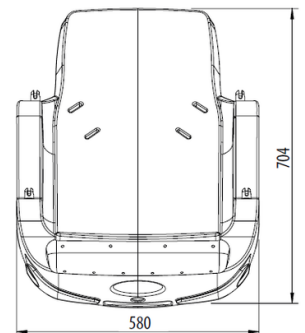

Material

Seat - HDPE

Finish

Description

The Special seat is made of HDPE with shock-absorbing bumper. The chains are stainless steel, resulting in a very prolonged service life of the product. All fastening material is stainless steel.