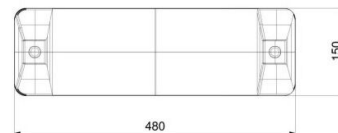

Material

Seat - aluminum, covered with a rubber
Safety barrier - sturdy reinforced rope

Finish

Description

The Normal seat is made of aluminum, covered with a soft and comfortable rubber. The chains are stainless steel, resulting in a very prolonged service life of the product. This safety barrier is made of sturdy reinforced rope with aluminium clips at the end. All fastening material is stainless steel.